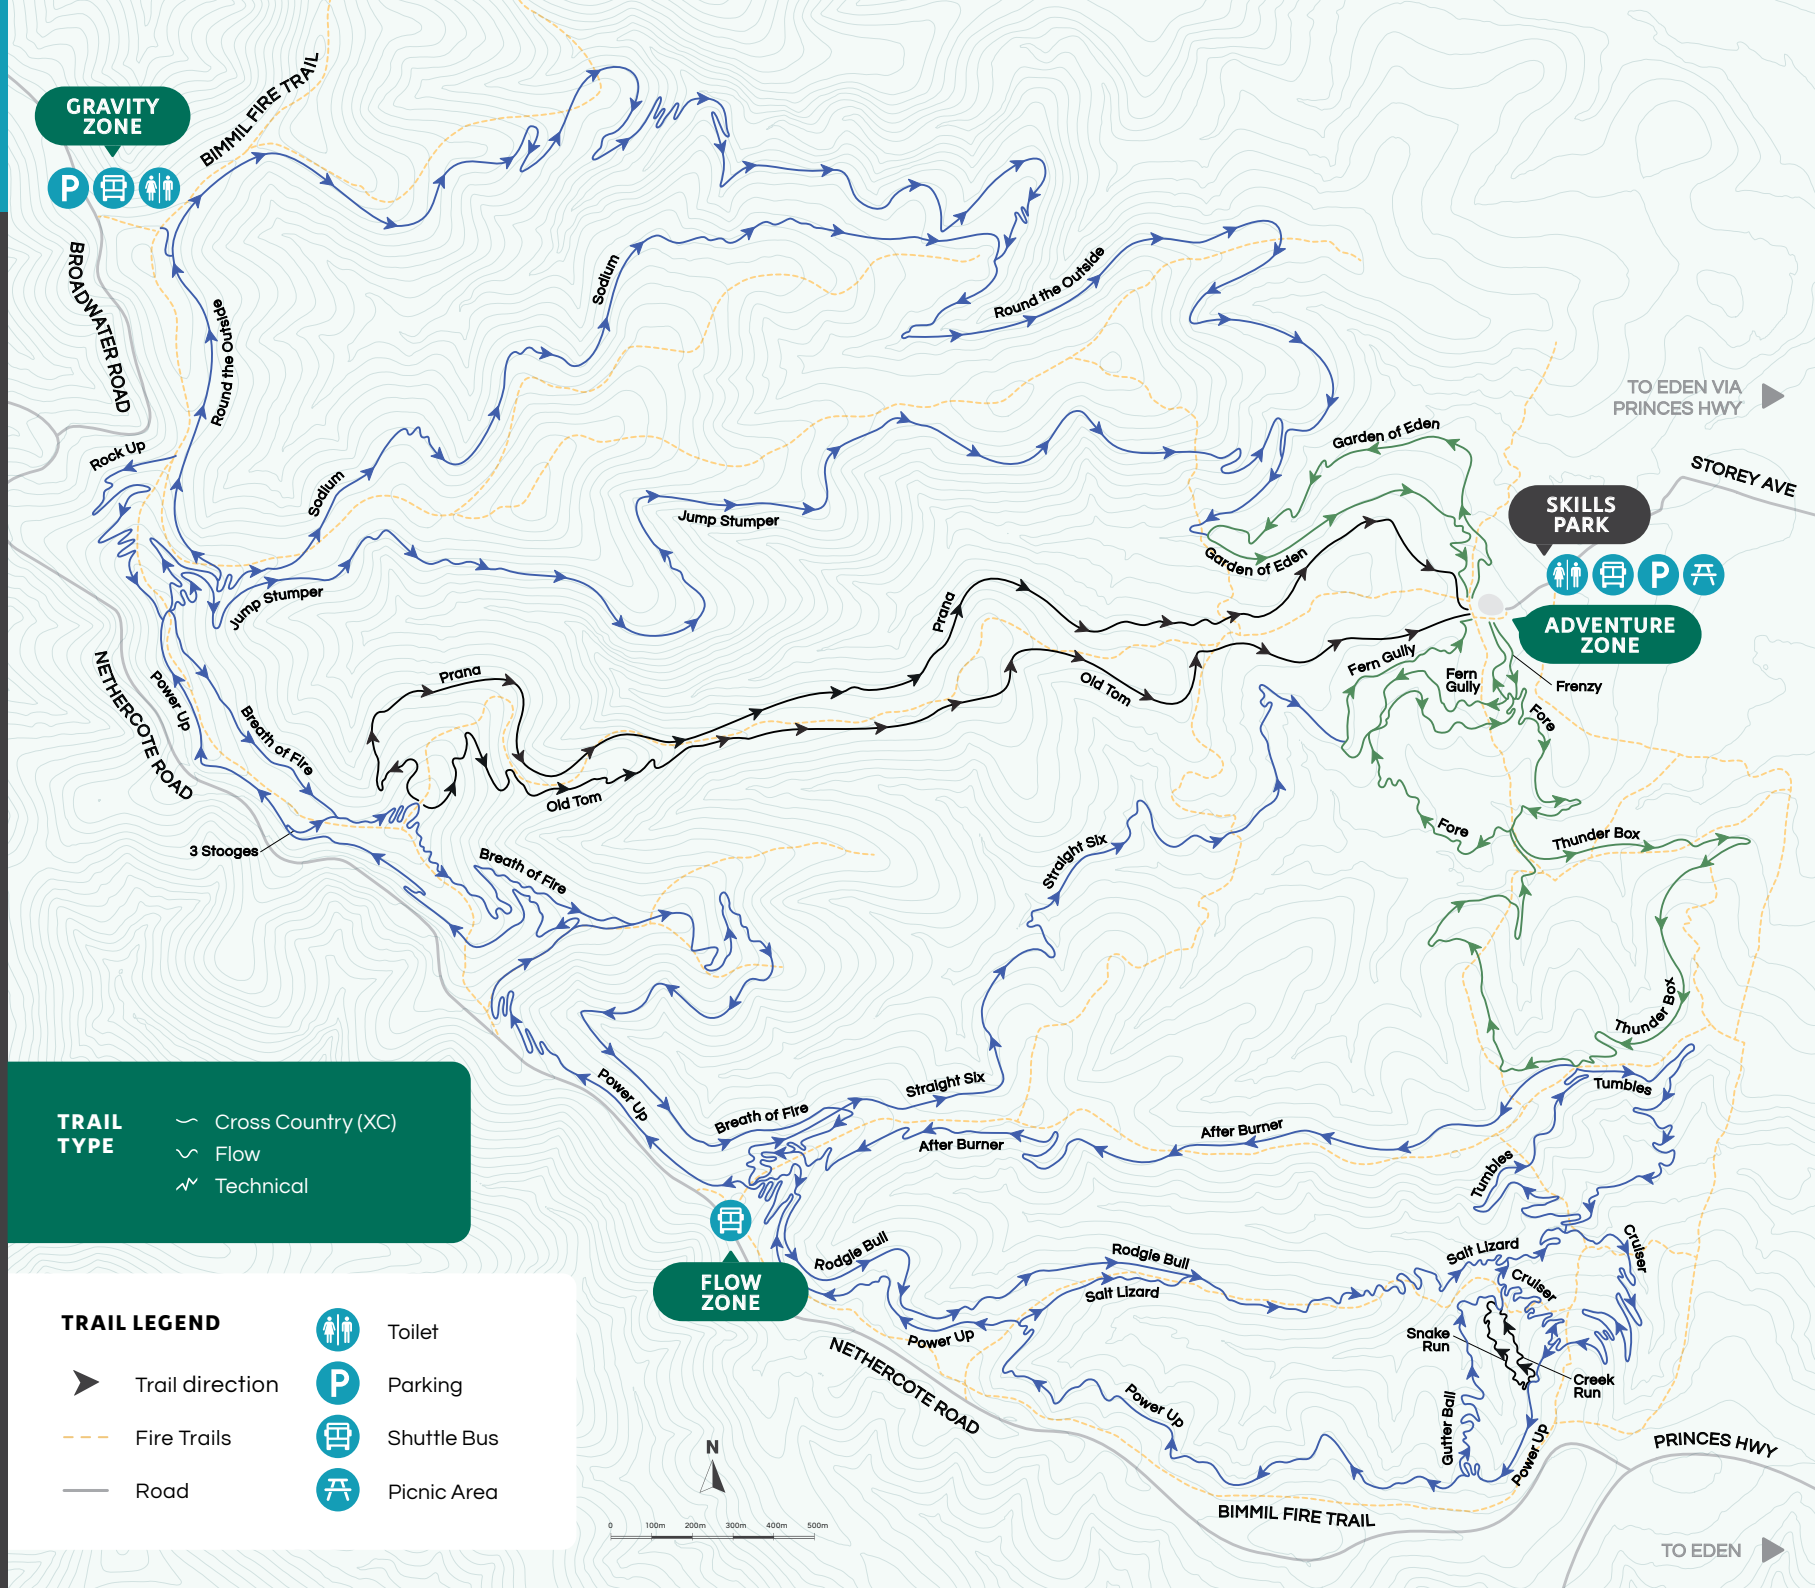

# GRAVITY EDEN

## INTERMEDIATE WITH DIFFICULT SECTIONS

- 248m Snake Run

## DIFFICULT

- 3123m Old Tom
- 4001m Prana
- 191m Creek Run

GRAVITY ZONE

BIMMIL FIRE TRAIL

BROADWATER ROAD

NETHERCOTE ROAD

**TRAIL TYPE**

- ~ Cross Country (XC)
- ~ Flow
- ~ Technical

**TRAIL LEGEND**

FLOW ZONE

SKILLS PARK

ADVENTURE ZONE

TO EDEN VIA PRINCES HWY

STOREY AVE

PRINCES HWY

TO EDEN