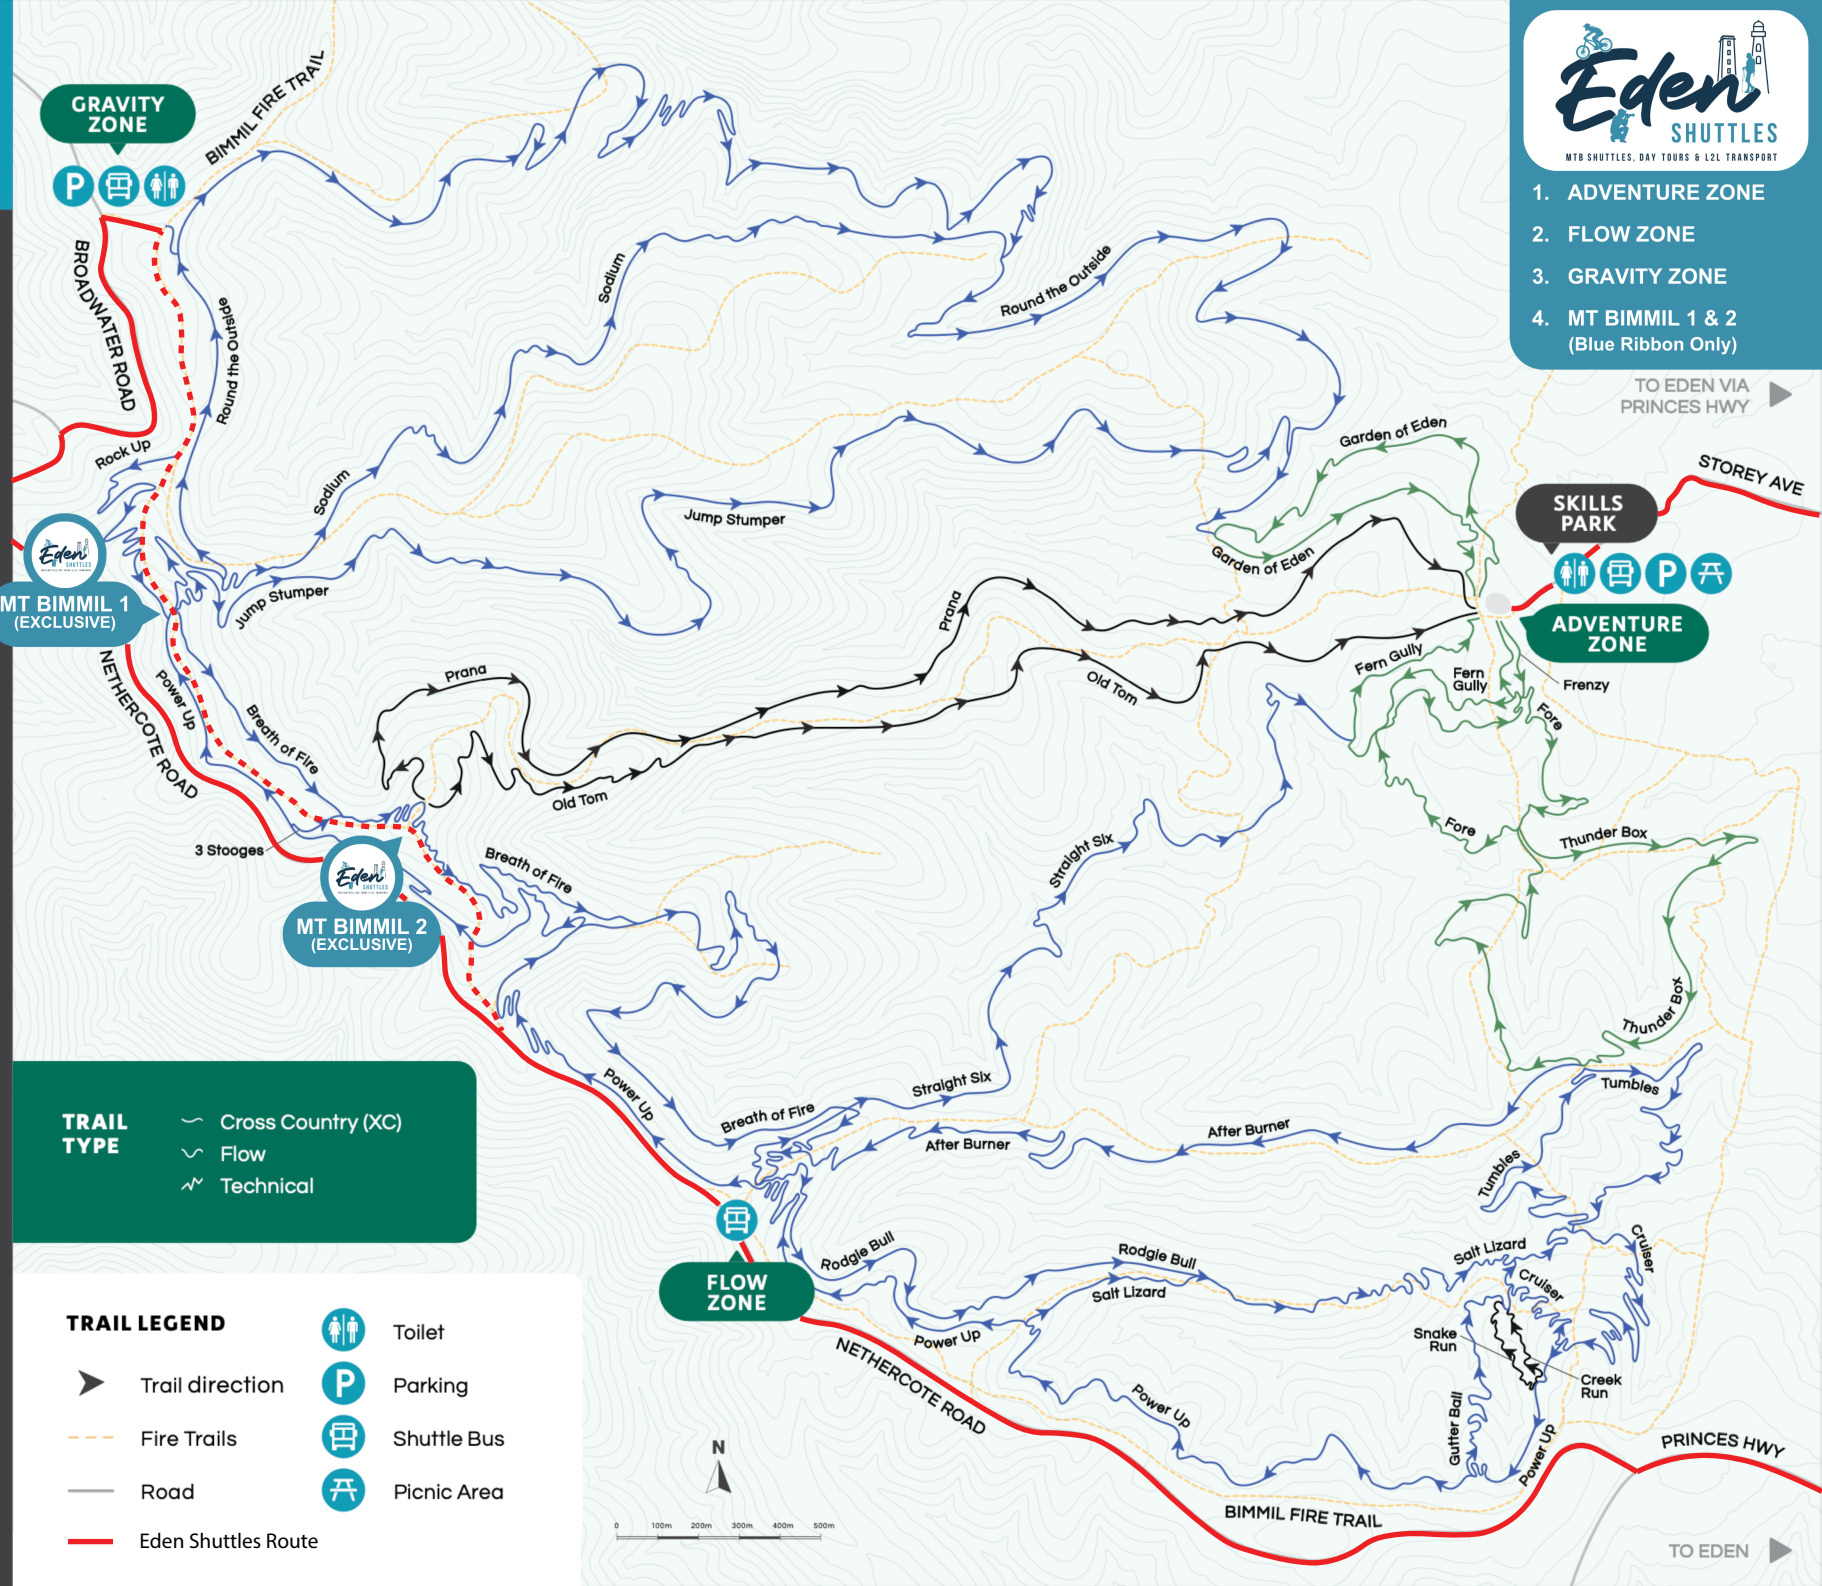

GRAVITYEDEN

EASY

- 2337m Garden of Eden
- 399m Frenzy
- 1373m Fern Gully
- 1792m Fore
- 2850m Thunder Box

EASY WITH INTERMEDIATE SECTIONS

- 9900m Power Up
- 150m 3 Stooges
- 1135m Rock Up
- 2191m Tumbles
- 2791m Cruiser
- 1201m Gutter Ball
- 3140m Sodium

DIFFICULT

- 3123m Old Tom
- 4001m Prana
- 191m Creek Run

1. ADVENTURE ZONE
2. FLOW ZONE
3. GRAVITY ZONE
4. MT BIMMIL 1 & 2 (Blue Ribbon Only)

TO EDEN VIA PRINCES HWY

STOREY AVE

SKILLS PARK

ADVENTURE ZONE

MT BIMMIL 2 (EXCLUSIVE)

MT BIMMIL 1 (EXCLUSIVE)

TRAIL TYPE

- ~ Cross Country (XC)
- ~ Flow
- ~ Technical

TRAIL LEGEND

- Toilet
- Parking
- Shuttle Bus
- Picnic Area
- Trail direction
- Fire Trails
- Road
- Eden Shuttles Route

FLOW ZONE

TO EDEN